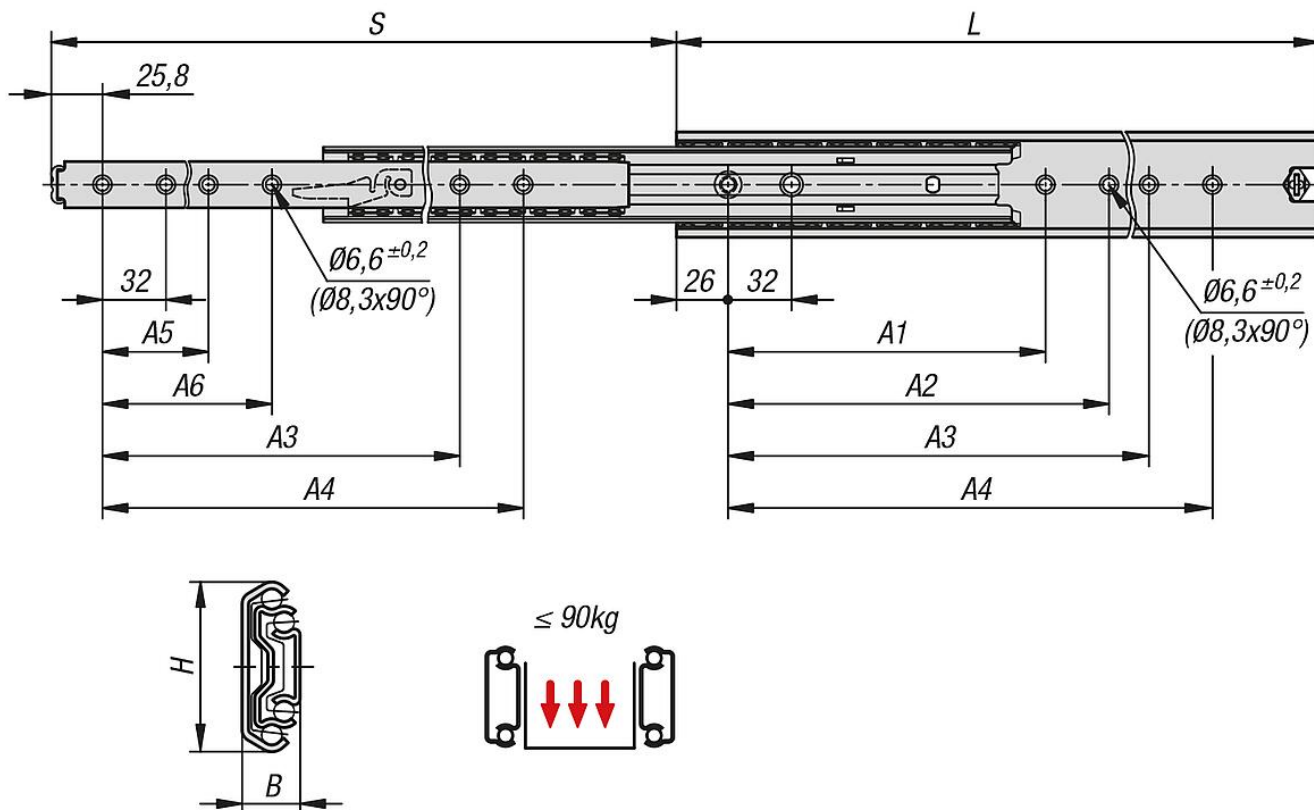

Stainless steel telescopic slides for side mounting, over-extension, load capacity up to 90 kg

Item description/product images

Description

Material:

Rail stainless steel 1.4301.

Ball cage stainless steel 1.4301.

On telescopic slides with over-extension, the travel is greater than the installed length. When the release lever is actuated, the drawer can be taken out easily and separated from the guide.

The dynamic load capacity of the telescopic slides indicates the maximum load rating of a vertically mounted slide pair when the entire extension length is used. The load capacity specified is calculated with a slide spacing of 450 mm and is based on the maximum value with 50,000 cycles.

Not suitable for horizontal mounting.

Temperature range:

-20 °C - +70 °C.

Stainless steel telescopic slides for side mounting, over-extension, load capacity up to 90 kg

Drawings

Overview of items

Stainless steel telescopic slides for side mounting, over-extension, load capacity up to 90 kg

Order No.	A	A1	A2	A3	A4	A5	A6	B	H	Travel S	L	Fp= load capacity/pair 50,000 cycl.	Assembly	Product type	Packaging type
K2092.0300	26	-	-	192	224	-	-	19,1	53	323	300	90	side mounting	standard	1 piece = 1 pair
K2092.0350	26	-	-	224	256	-	-	19,1	53	373	350	90	side mounting	standard	1 piece = 1 pair
K2092.0400	26	160	192	288	320	128	160	19,1	53	423	400	90	side mounting	standard	1 piece = 1 pair
K2092.0450	26	192	224	352	384	160	192	19,1	53	473	450	90	side mounting	standard	1 piece = 1 pair
K2092.0500	26	192	224	384	416	192	224	19,1	53	523	500	90	side mounting	standard	1 piece = 1 pair
K2092.0550	26	256	288	448	480	224	256	19,1	53	573	550	90	side mounting	standard	1 piece = 1 pair
K2092.0600	26	256	288	480	512	256	288	19,1	53	623	600	90	side mounting	standard	1 piece = 1 pair
K2092.0700	26	288	320	576	608	288	320	19,1	53	723	700	90	side mounting	standard	1 piece = 1 pair
K2092.0790	26	352	384	672	704	320	352	19,1	53	803	790	90	side mounting	standard	1 piece = 1 pair