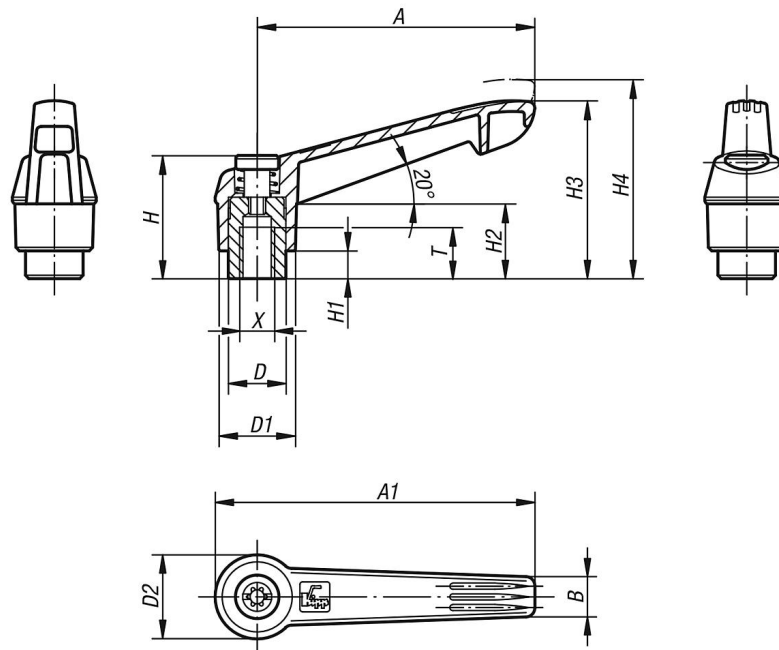

## Clamping levers, plastic with internal thread, threaded insert black oxidised steel - inch

Item description/product images

INCH  
Parts

### Description

**Material:**

Handle fibreglass reinforced plastic with die-cast zinc toothed ring.  
Steel parts grade 5.8.

**Version:**

Steel parts black oxidised.

**On request:**

Other threads and special versions.

Dimension "H1" available in other lengths at extra charge.

**K0269 inch**

**Clamping levers, plastic with internal thread, threaded insert black oxidised steel - inch**

Item description/product images

---

## Clamping levers, plastic with internal thread, threaded insert black oxidised steel - inch

Drawings