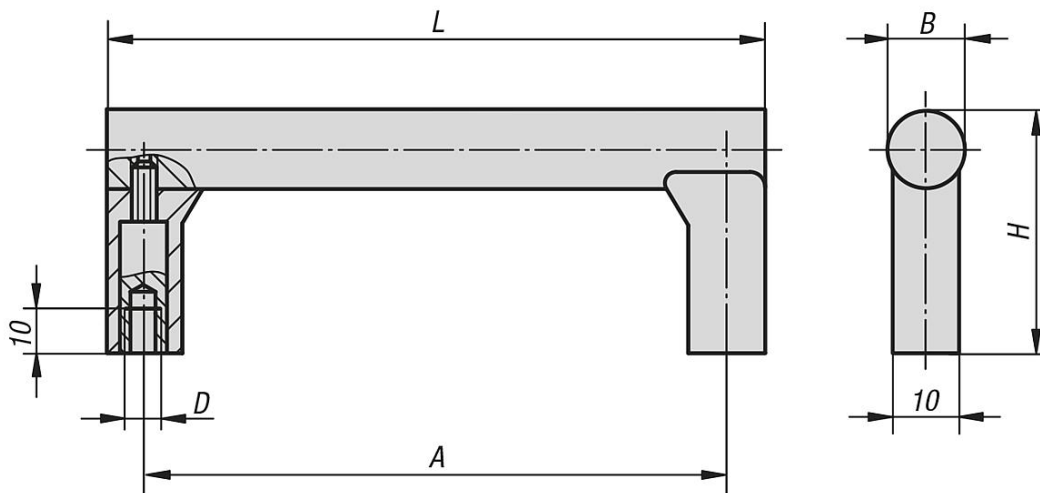

Tubular handles, aluminium with plastic grip legs

Item description/product images

19"

Description

Material:

Grip aluminium EN AW-6060.
Legs polyamide glass-bead reinforced.
Bushing brass.

Version:

Grip fine ground and natural colour or black anodised.
Legs aluminium colour or black.

Note:

Grip and legs are screwed securely together.

Drawings

Overview of items

Tubular handles

| Order No. | Main colour | Component colour | A | B | D | H | L | Load capacity N |
|---------------|------------------|------------------|-----|----|----|----|-----|-----------------|
| K0236.1055041 | natural anodised | aluminium tone | 55 | 12 | M4 | 37 | 67 | 300 |
| K0236.1088041 | natural anodised | aluminium tone | 88 | 12 | M4 | 37 | 100 | 300 |
| K0236.1100041 | natural anodised | aluminium tone | 100 | 12 | M4 | 37 | 112 | 300 |
| K0236.1120041 | natural anodised | aluminium tone | 120 | 12 | M4 | 37 | 132 | 300 |
| K0236.1180041 | natural anodised | aluminium tone | 180 | 12 | M4 | 37 | 192 | 300 |
| K0236.1055042 | natural anodised | black | 55 | 12 | M4 | 37 | 67 | 300 |
| K0236.1088042 | natural anodised | black | 88 | 12 | M4 | 37 | 100 | 300 |
| K0236.1100042 | natural anodised | black | 100 | 12 | M4 | 37 | 112 | 300 |
| K0236.1120042 | natural anodised | black | 120 | 12 | M4 | 37 | 132 | 300 |
| K0236.1180042 | natural anodised | black | 180 | 12 | M4 | 37 | 192 | 300 |
| K0236.1055043 | black anodised | aluminium tone | 55 | 12 | M4 | 37 | 67 | 300 |
| K0236.1088043 | black anodised | aluminium tone | 88 | 12 | M4 | 37 | 100 | 300 |
| K0236.1100043 | black anodised | aluminium tone | 100 | 12 | M4 | 37 | 112 | 300 |
| K0236.1120043 | black anodised | aluminium tone | 120 | 12 | M4 | 37 | 132 | 300 |
| K0236.1180043 | black anodised | aluminium tone | 180 | 12 | M4 | 37 | 192 | 300 |
| K0236.1055044 | black anodised | black | 55 | 12 | M4 | 37 | 67 | 300 |
| K0236.1088044 | black anodised | black | 88 | 12 | M4 | 37 | 100 | 300 |